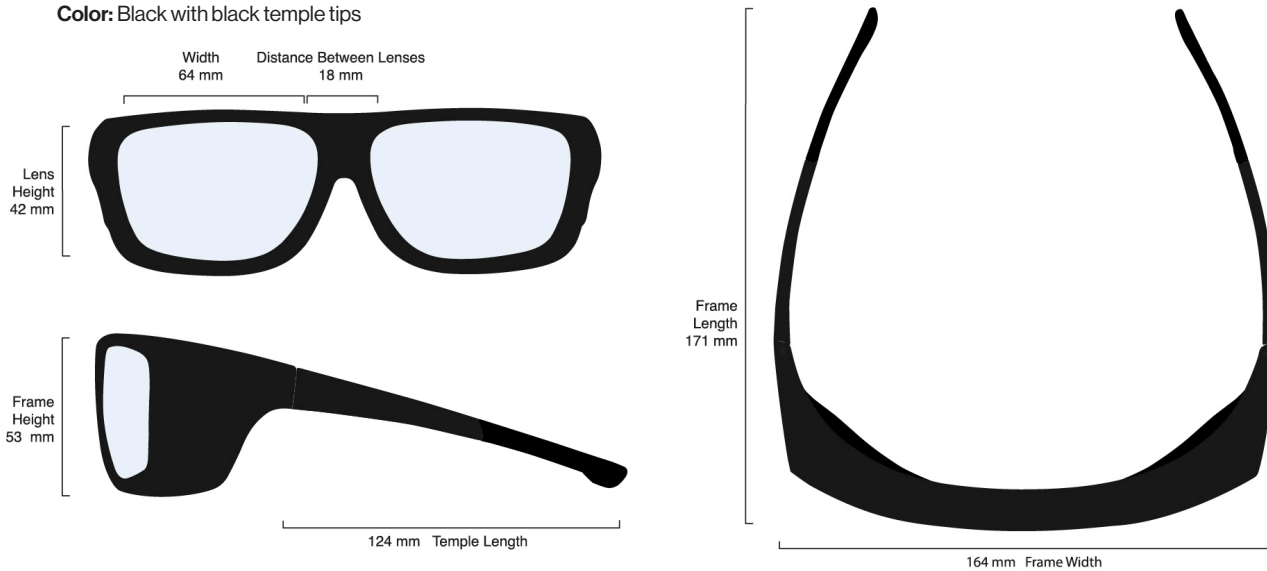

Frame Specifications

Color: Black with black temple tips