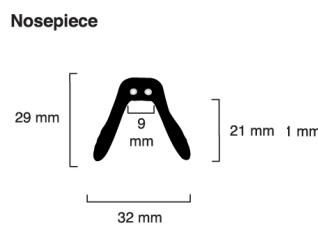

F46 Frame Accessories

Shirley Gibbons
Shirley Gibbons (Nov 26, 2024 06:31 CST)
Authorized Laservision Signature