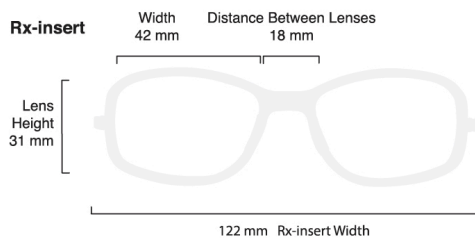

F46 Frame Accessories

Shirley Gibbons
Shirley Gibbons (Nov 26, 2024 06:31 CST)
Authorized Laservision Signature