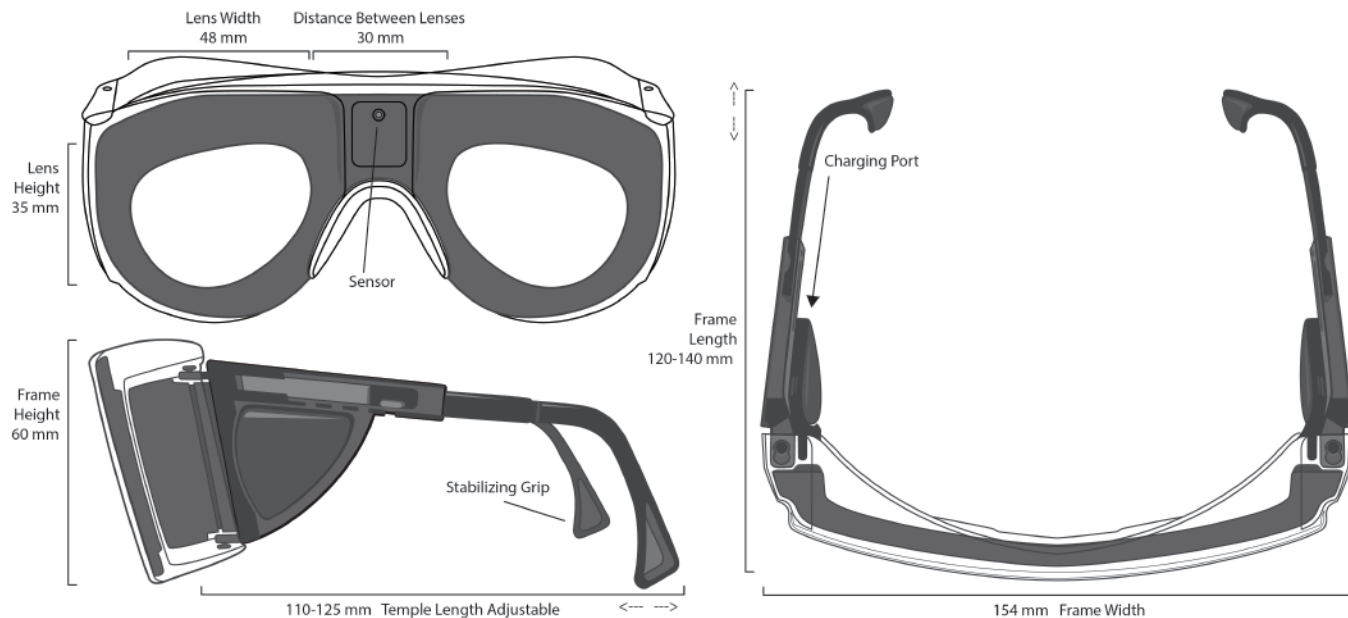

Frame Specifications

Shirley Gibbons
Shirley Gibbons (Feb 22, 2022 06:31 CST)
Authorized Laservision Signature

22/02/2022
Date